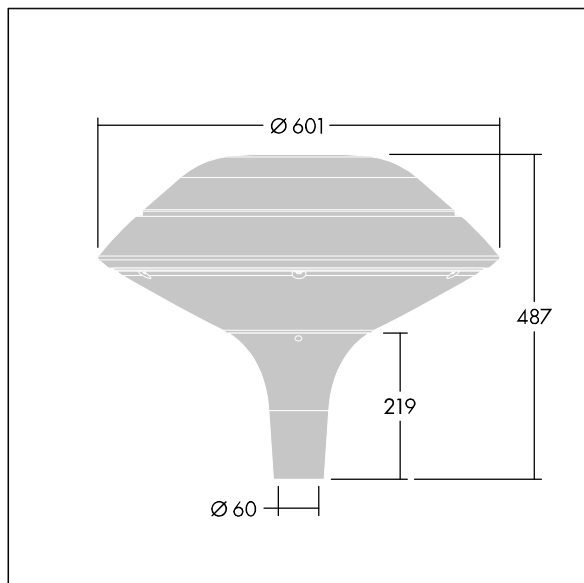

Plurio

THORN

96668623 PLI F 24L50-722-40 R/S T60 CL2 ANT

ISO 9223 C5		IP66	IK08					T _a 25
----------------	--	------	------	--	--	--	--	-------------------

Plurio

Plurio Indirect: A decorative post-top LED lantern with radially symmetric distribution. LED driver with 24 LEDs driven at 500mA. Class II electrical (this product is not earthed), IP66, IK08. Base: cast aluminium, powder coated anthracite (close to RAL7043). Canopy: flat shape, aluminium, textured anthracite (close to RAL7043). Diffuser: UV stabilised, clear polycarbonate with anti-glare prisms. Indirect, reflector based optic. Complete with 2200-4000K NightTune LEDs. Post top mounting to Ø60mm column.

Upward lighting emissions below 1%.

Dimensions: Ø601 x 487 mm
Luminaire input power: 36 W
Luminaire luminous flux: 3932 lm
Luminaire efficacy: 109 lm/W
Weight: 11 kg
Scx: 0.167 m²

TLG_PLRL_F_IFC_ANT.jpg