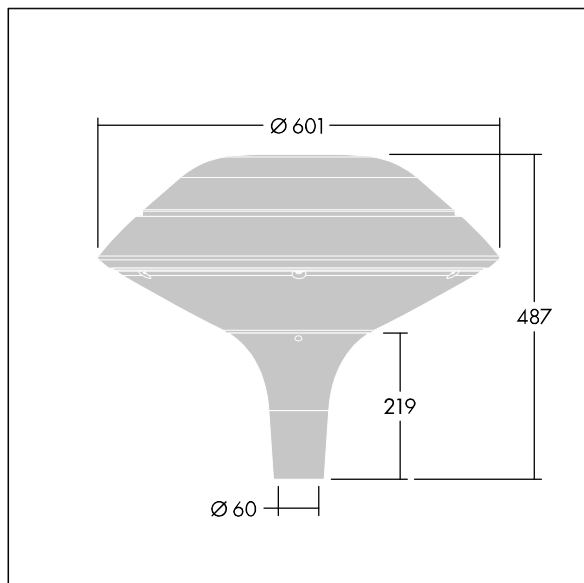

Plurio

THORN

96668622 PLI F 24L50-722-40 R/S T60 CL1 ANT

ISO 9223 C5		IP66 IK08					T _a 25
----------------	---	-----------	---	---	---	---	-------------------

Plurio

Plurio Indirect: A decorative post-top LED lantern with radially symmetric distribution. LED driver with 24 LEDs driven at 500mA. Class I electrical, IP66, IK08. Base: cast aluminium, powder coated anthracite (close to RAL7043). Canopy: flat shape, aluminium, textured anthracite (close to RAL7043). Diffuser: UV stabilised, clear polycarbonate with anti-glare prisms. Indirect, reflector based optic. Complete with 2200-4000K NightTune LEDs. Post top mounting to Ø60mm column.

Upward lighting emissions below 1%.

Dimensions: Ø601 x 487 mm
Luminaire input power: 36 W
Luminaire luminous flux: 3932 lm
Luminaire efficacy: 109 lm/W
Weight: 11 kg
Scx: 0.167 m²

TLG_PLRL_F_IFC_ANT.jpg