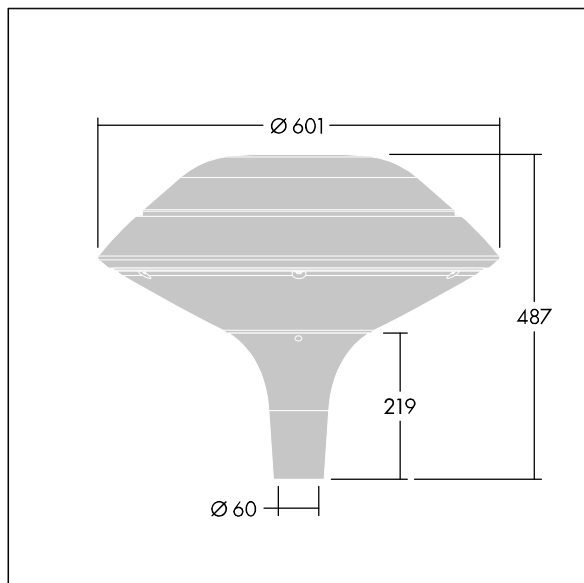

Plurio

THORN

96668621 PLI F 24L70-722-40 R/S T60 CL2 ANT

ISO 9223 C5		IP66	IK08					T _a 25
----------------	--	------	------	--	--	--	--	-------------------

Plurio

Plurio Indirect: A decorative post-top LED lantern with radially symmetric distribution. LED driver with 24 LEDs driven at 700mA. Class II electrical (this product is not earthed), IP66, IK08. Base: cast aluminium, powder coated anthracite (close to RAL7043). Canopy: flat shape, aluminium, textured anthracite (close to RAL7043). Diffuser: UV stabilised, clear polycarbonate with anti-glare prisms. Indirect, reflector based optic. Complete with 2200-4000K NightTune LEDs. Post top mounting to Ø60mm column.

Upward lighting emissions below 1%.

Dimensions: Ø601 x 487 mm
Luminaire input power: 51 W
Luminaire luminous flux: 5386 lm
Luminaire efficacy: 106 lm/W
Weight: 11 kg
Scx: 0.167 m²

TLG_PLRL_F_IFC_ANT.jpg