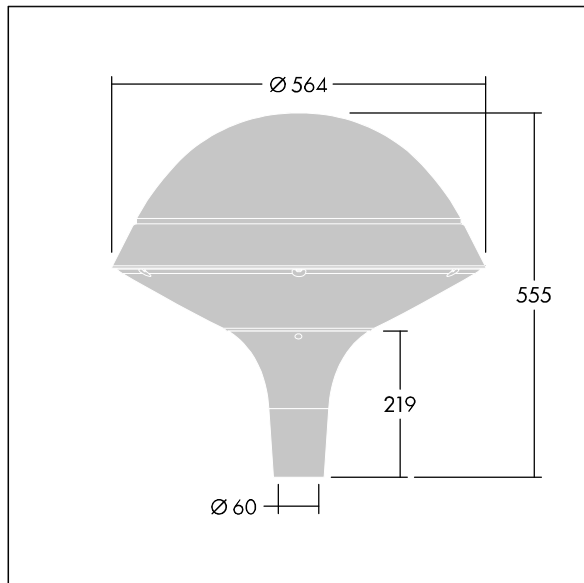

96668705 PLI R 24L35-722-40 R/S T60 CL2 ANT

ISO 9223 C5		IP66	IK08						T _a 25
----------------	--	------	------	--	--	--	--	--	-------------------

Plurio

Plurio Indirect: A decorative post-top LED lantern with radially symmetric distribution. LED driver with 24 LEDs driven at 350mA. Class II electrical (this product is not earthed), IP66, IK08. Base: cast aluminium, powder coated anthracite (close to RAL7043). Canopy: round shape, aluminium, textured anthracite (close to RAL7043). Diffuser: UV stabilised, clear polycarbonate with anti-glare prisms. Indirect, reflector based optic. Complete with 2200-4000K NightTune LEDs. Post top mounting to Ø60mm column.

Upward lighting emissions below 1%.

Dimensions: Ø564 x 555 mm
 Luminaire input power: 26 W
 Luminaire luminous flux: 2973 lm
 Luminaire efficacy: 114 lm/W
 Weight: 9.5 kg
 Scx: 0.191 m²

TLG_PLRL_F_IRC_ANT.jpg