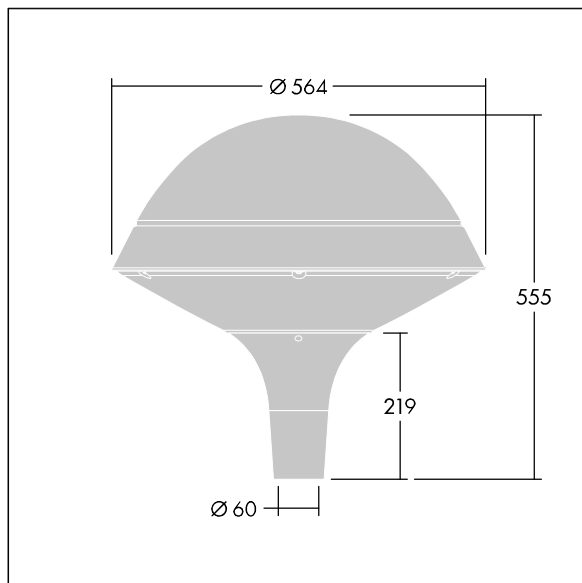

TLG_PLRL_M_IRC_T60.wmf

This product contains a light source of energy efficiency class D.

All values marked with an * are rated values. Thorn uses tried and tested components from leading suppliers, however there may be isolated instances of technology-related failures of individual LEDs during the rated product lifetime. International standards set the tolerance in initial flux and connected load at ±10%. Unless stated otherwise, the values apply to an ambient temperature of 25°C.

Thorn Lighting is constantly developing and improving its products. The right is reserved to change specifications without prior notification or public announcement.
© Thorn Lighting