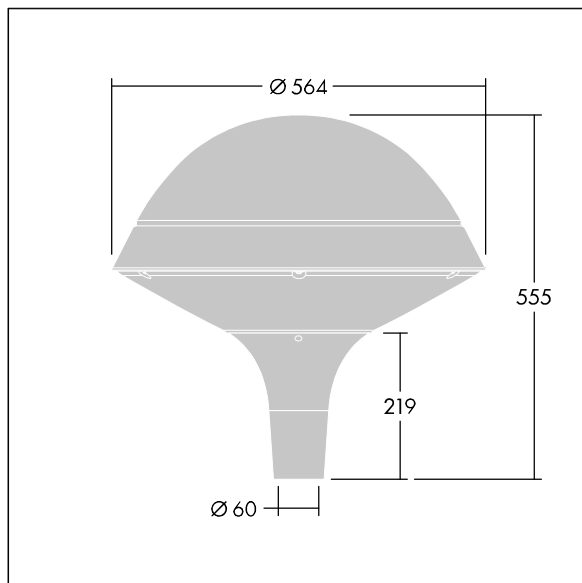

Plurio

THORN

96668701 PLI R 24L70-722-40 R/S T60 CL2 ANT

ISO 9223 C5		IP66	IK08						T _a 25
----------------	--	------	------	--	--	--	--	--	-------------------

Plurio

Plurio Indirect: A decorative post-top LED lantern with radially symmetric distribution. LED driver with 24 LEDs driven at 700mA. Class II electrical (this product is not earthed), IP66, IK08. Base: cast aluminium, powder coated anthracite (close to RAL7043). Canopy: round shape, aluminium, textured anthracite (close to RAL7043). Diffuser: UV stabilised, clear polycarbonate with anti-glare prisms. Indirect, reflector based optic. Complete with 2200-4000K NightTune LEDs. Post top mounting to Ø60mm column.

Upward lighting emissions below 1%.

Dimensions: Ø564 x 555 mm
Luminaire input power: 51 W
Luminaire luminous flux: 5386 lm
Luminaire efficacy: 106 lm/W
Weight: 9.5 kg
Scx: 0.191 m²

TLG_PLRL_F_IRC_ANT.jpg