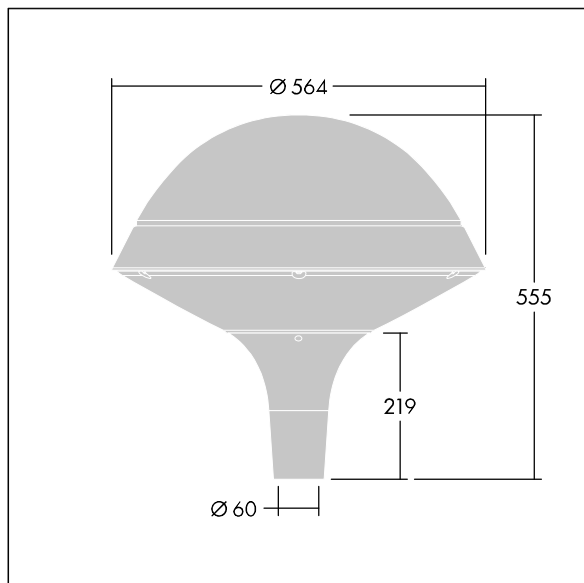

Plurio

THORN

96668700 PLI R 24L70-722-40 R/S T60 CL1 ANT

Plurio

Plurio Indirect: A decorative post-top LED lantern with radially symmetric distribution. LED driver with 24 LEDs driven at 700mA. Class I electrical, IP66, IK08. Base: cast aluminium, powder coated anthracite (close to RAL7043). Canopy: round shape, aluminium, textured anthracite (close to RAL7043). Diffuser: UV stabilised, clear polycarbonate with anti-glare prisms. Indirect, reflector based optic. Complete with 2200-4000K NightTune LEDs. Post top mounting to Ø60mm column.

Upward lighting emissions below 1%.

Dimensions: Ø564 x 555 mm
Luminaire input power: 51 W
Luminaire luminous flux: 5386 lm
Luminaire efficacy: 106 lm/W
Weight: 9.5 kg
Scx: 0.191 m²

TLG_PLRL_F_IRC_ANT.jpg