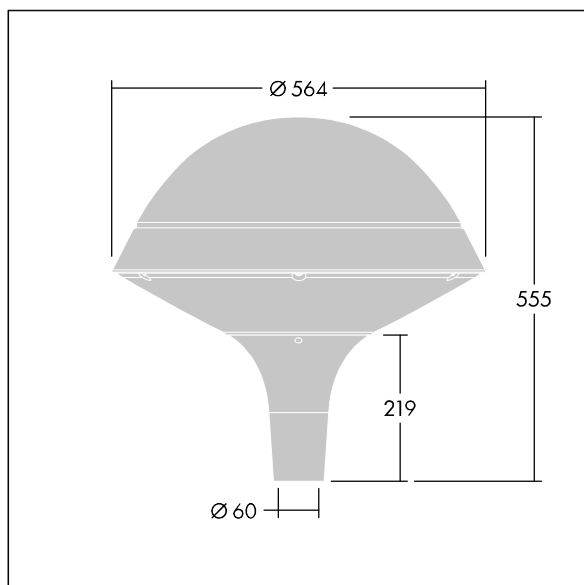

Plurio

THORN

96668700 PLI R 24L70-722-40 R/S T60 CL1 ANT

Plurio

Plurio Indirect: A decorative post-top LED lantern with radially symmetric distribution. LED driver with 24 LEDs driven at 700mA. Class I electrical, IP66, IK08. Base: cast aluminium, powder coated anthracite (close to RAL7043). Canopy: round shape, aluminium, textured anthracite (close to RAL7043). Diffuser: UV stabilised, clear polycarbonate with anti-glare prisms. Indirect, reflector based optic. Complete with 2200-4000K NightTune LEDs. Post top mounting to Ø60mm column.

Upward lighting emissions below 1%.

Dimensions: Ø564 x 555 mm
Luminaire input power: 51 W
Luminaire luminous flux: 5386 lm
Luminaire efficacy: 106 lm/W
Weight: 9.5 kg
Scx: 0.191 m²

TLG_PLRL_F_IRC_ANT.jpg