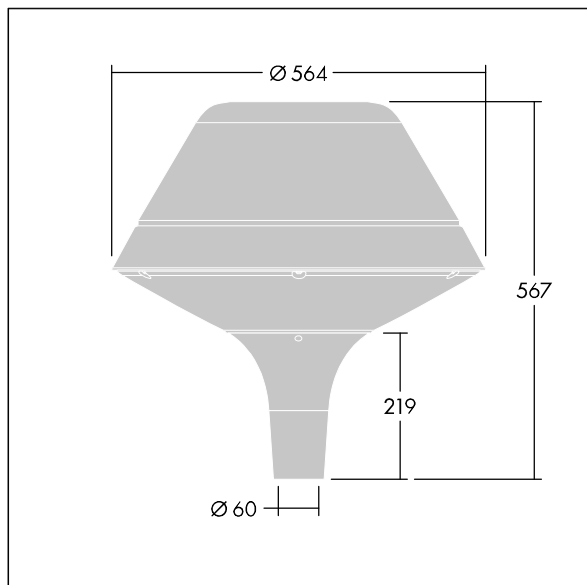

Plurio

THORN

96668689 PLI O 24L35-722-40 R/S T60 CL2 ANT

ISO 9223 C5		IP66	IK08						T _a 25
----------------	--	------	------	--	--	--	--	--	-------------------

Plurio

Plurio Indirect: A decorative post-top LED lantern with radially symmetric distribution. LED driver with 24 LEDs driven at 350mA. Class II electrical (this product is not earthed), IP66, IK08. Base: cast aluminium, powder coated anthracite (close to RAL7043). Canopy: original shape, aluminium, textured anthracite (close to RAL7043). Diffuser: UV stabilised, clear polycarbonate with anti-glare prisms. Indirect, reflector based optic. Complete with 2200-4000K NightTune LEDs. Post top mounting to Ø60mm column.

Upward lighting emissions below 1%.

Dimensions: Ø564 x 567 mm
Luminaire input power: 26 W
Luminaire luminous flux: 2973 lm
Luminaire efficacy: 114 lm/W
Weight: 9.5 kg
Scx: 0.199 m²

TLG_PLRL_F_IOC_ANT.jpg