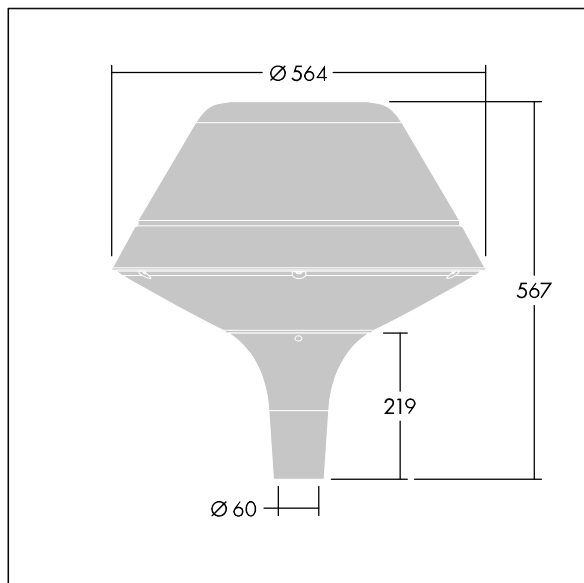

Plurio

THORN

96668687 PLI O 24L50-722-40 R/S T60 CL2 ANT

ISO 9223 C5		IP66	IK08						T _a 25
----------------	---	------	------	---	---	---	---	---	-------------------

Plurio

Plurio Indirect: A decorative post-top LED lantern with radially symmetric distribution. LED driver with 24 LEDs driven at 500mA. Class II electrical (this product is not earthed), IP66, IK08. Base: cast aluminium, powder coated anthracite (close to RAL7043). Canopy: original shape, aluminium, textured anthracite (close to RAL7043). Diffuser: UV stabilised, clear polycarbonate with anti-glare prisms. Indirect, reflector based optic. Complete with 2200-4000K NightTune LEDs. Post top mounting to Ø60mm column.

Upward lighting emissions below 1%.

Dimensions: Ø564 x 567 mm
Luminaire input power: 36 W
Luminaire luminous flux: 3932 lm
Luminaire efficacy: 109 lm/W
Weight: 9.5 kg
Scx: 0.199 m²

TLG_PLRL_F_IOC_ANT.jpg