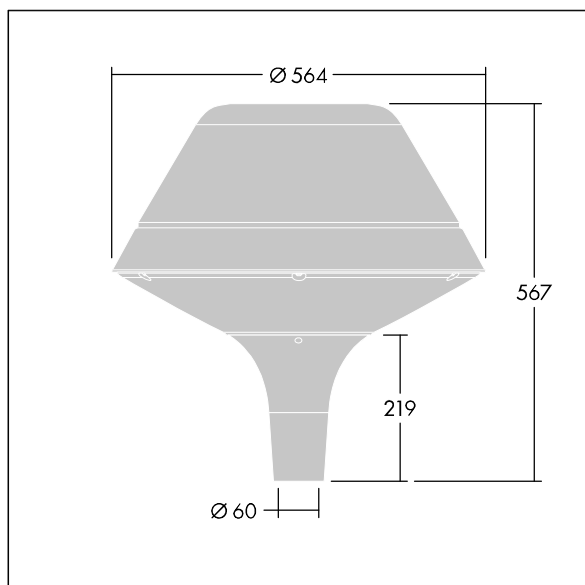

Plurio

THORN

96668687 PLI O 24L50-722-40 R/S T60 CL2 ANT

ISO 9223 C5		IP66	IK08						T _a 25
----------------	---	------	------	---	---	---	---	---	-------------------

Plurio

Plurio Indirect: A decorative post-top LED lantern with radially symmetric distribution. LED driver with 24 LEDs driven at 500mA. Class II electrical (this product is not earthed), IP66, IK08. Base: cast aluminium, powder coated anthracite (close to RAL7043). Canopy: original shape, aluminium, textured anthracite (close to RAL7043). Diffuser: UV stabilised, clear polycarbonate with anti-glare prisms. Indirect, reflector based optic. Complete with 2200-4000K NightTune LEDs. Post top mounting to Ø60mm column.

Upward lighting emissions below 1%.

Dimensions: Ø564 x 567 mm
Luminaire input power: 36 W
Luminaire luminous flux: 3932 lm
Luminaire efficacy: 109 lm/W
Weight: 9.5 kg
Scx: 0.199 m²

TLG_PLRL_F_IOC_ANT.jpg