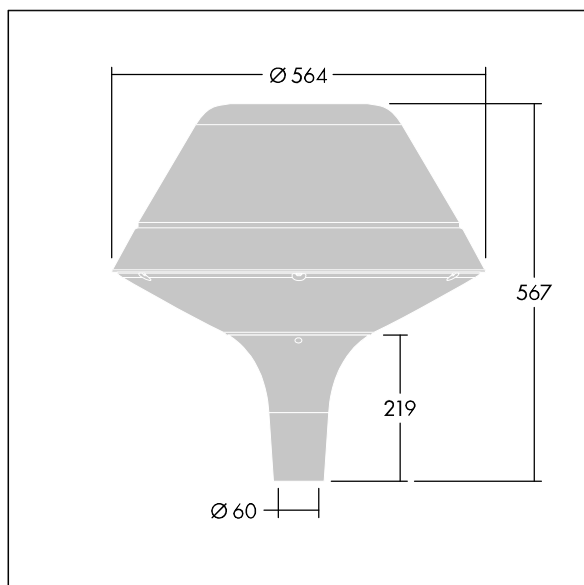

Plurio

THORN

96668686 PLI O 24L50-722-40 R/S T60 CL1 ANT

ISO 9223 C5		IP66 IK08				T _a 25
----------------	--	-----------	--	--	--	-------------------

Plurio

Plurio Indirect: A decorative post-top LED lantern with radially symmetric distribution. LED driver with 24 LEDs driven at 500mA. Class I electrical, IP66, IK08. Base: cast aluminium, powder coated anthracite (close to RAL7043). Canopy: original shape, aluminium, textured anthracite (close to RAL7043). Diffuser: UV stabilised, clear polycarbonate with anti-glare prisms. Indirect, reflector based optic. Complete with 2200-4000K NightTune LEDs. Post top mounting to Ø60mm column.

Upward lighting emissions below 1%.

Dimensions: Ø564 x 567 mm
Luminaire input power: 36 W
Luminaire luminous flux: 3932 lm
Luminaire efficacy: 109 lm/W
Weight: 9.5 kg
Scx: 0.199 m²

TLG_PLRL_F_IOC_ANT.jpg