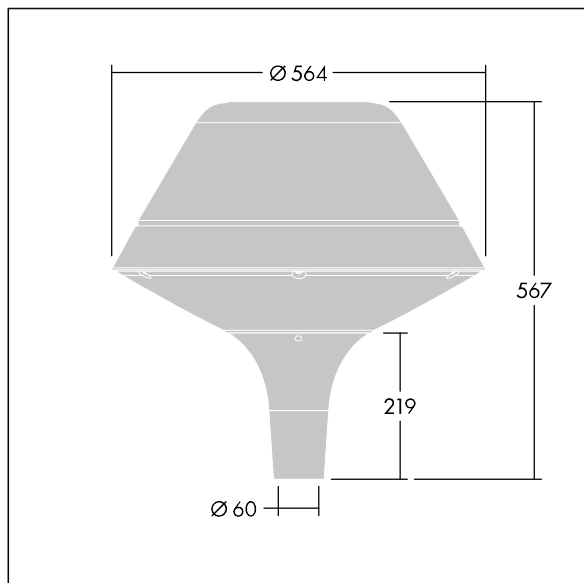

Plurio

THORN

96668686 PLI O 24L50-722-40 R/S T60 CL1 ANT

ISO 9223 C5		IP66 IK08				T _a 25
----------------	--	-----------	--	--	--	-------------------

Plurio

Plurio Indirect: A decorative post-top LED lantern with radially symmetric distribution. LED driver with 24 LEDs driven at 500mA. Class I electrical, IP66, IK08. Base: cast aluminium, powder coated anthracite (close to RAL7043). Canopy: original shape, aluminium, textured anthracite (close to RAL7043). Diffuser: UV stabilised, clear polycarbonate with anti-glare prisms. Indirect, reflector based optic. Complete with 2200-4000K NightTune LEDs. Post top mounting to Ø60mm column.

Upward lighting emissions below 1%.

Dimensions: Ø564 x 567 mm
Luminaire input power: 36 W
Luminaire luminous flux: 3932 lm
Luminaire efficacy: 109 lm/W
Weight: 9.5 kg
Scx: 0.199 m²

TLG_PLRL_F_IOC_ANT.jpg