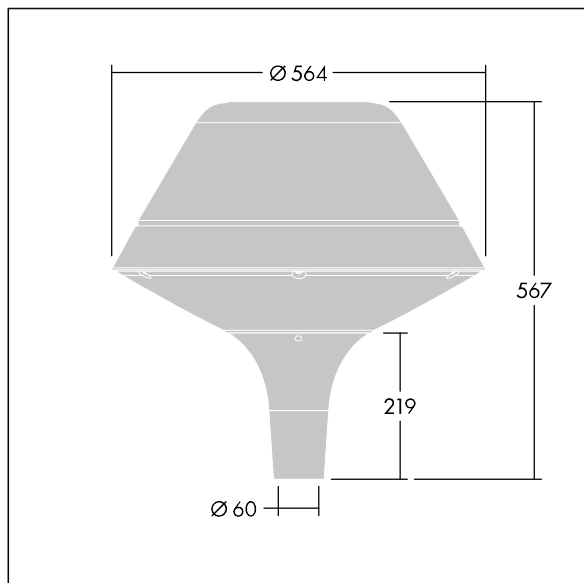

Plurio

THORN

96668685 PLI O 24L70-722-40 R/S T60 CL2 ANT

ISO 9223 C5		IP66 IK08					T _a 25
----------------	---	-----------	---	---	---	---	-------------------

Plurio

Plurio Indirect: A decorative post-top LED lantern with radially symmetric distribution. LED driver with 24 LEDs driven at 700mA. Class II electrical (this product is not earthed), IP66, IK08. Base: cast aluminium, powder coated anthracite (close to RAL7043). Canopy: original shape, aluminium, textured anthracite (close to RAL7043). Diffuser: UV stabilised, clear polycarbonate with anti-glare prisms. Indirect, reflector based optic. Complete with 2200-4000K NightTune LEDs. Post top mounting to Ø60mm column.

Upward lighting emissions below 1%.

Dimensions: Ø564 x 567 mm
Luminaire input power: 51 W
Luminaire luminous flux: 5386 lm
Luminaire efficacy: 106 lm/W
Weight: 9.5 kg
Scx: 0.199 m²

TLG_PLRL_F_IOC_ANT.jpg