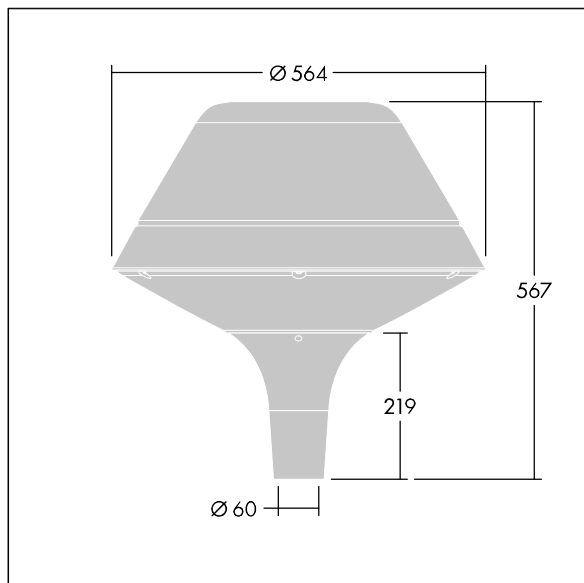

Plurio

THORN

96668685 PLI O 24L70-722-40 R/S T60 CL2 ANT

ISO 9223 C5		IP66	IK08					T _a 25
----------------	---	------	------	---	---	---	---	-------------------

Plurio

Plurio Indirect: A decorative post-top LED lantern with radially symmetric distribution. LED driver with 24 LEDs driven at 700mA. Class II electrical (this product is not earthed), IP66, IK08. Base: cast aluminium, powder coated anthracite (close to RAL7043). Canopy: original shape, aluminium, textured anthracite (close to RAL7043). Diffuser: UV stabilised, clear polycarbonate with anti-glare prisms. Indirect, reflector based optic. Complete with 2200-4000K NightTune LEDs. Post top mounting to Ø60mm column.

Upward lighting emissions below 1%.

Dimensions: Ø564 x 567 mm
Luminaire input power: 51 W
Luminaire luminous flux: 5386 lm
Luminaire efficacy: 106 lm/W
Weight: 9.5 kg
Scx: 0.199 m²

TLG_PLRL_F_IOC_ANT.jpg