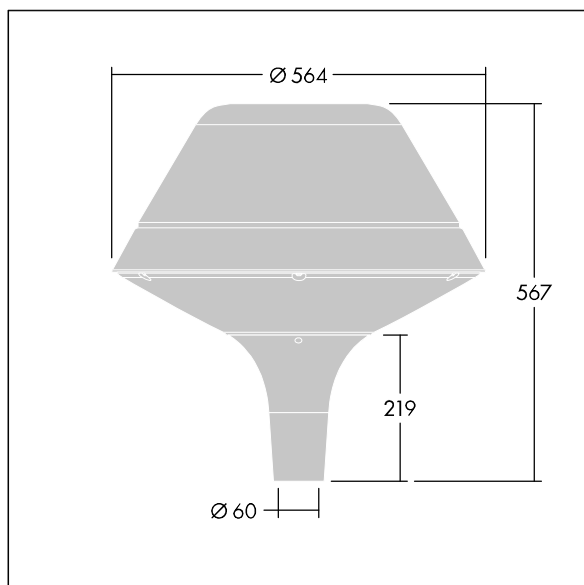

Plurio

THORN

96668684 PLI O 24L70-722-40 R/S T60 CL1 ANT

Plurio

Plurio Indirect: A decorative post-top LED lantern with radially symmetric distribution. LED driver with 24 LEDs driven at 700mA. Class I electrical, IP66, IK08. Base: cast aluminium, powder coated anthracite (close to RAL7043). Canopy: original shape, aluminium, textured anthracite (close to RAL7043). Diffuser: UV stabilised, clear polycarbonate with anti-glare prisms. Indirect, reflector based optic. Complete with 2200-4000K NightTune LEDs. Post top mounting to Ø60mm column.

Upward lighting emissions below 1%.

Dimensions: Ø564 x 567 mm
Luminaire input power: 51 W
Luminaire luminous flux: 5386 lm
Luminaire efficacy: 106 lm/W
Weight: 9.5 kg
Scx: 0.199 m²

TLG_PLRL_F_IOC_ANT.jpg