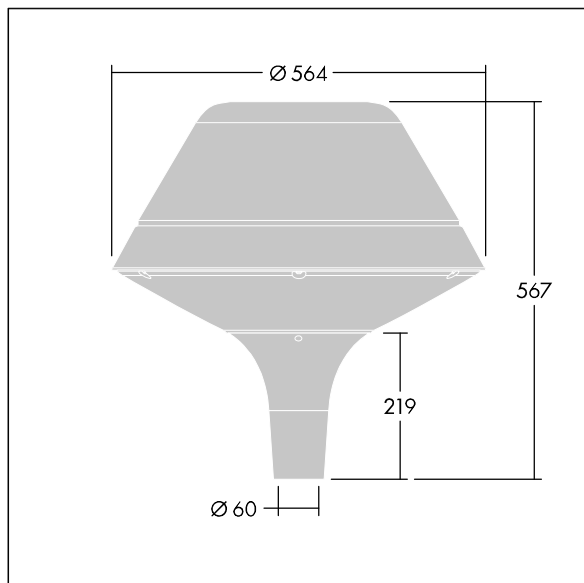

Plurio

THORN

96668684 PLI O 24L70-722-40 R/S T60 CL1 ANT

ISO 9223 C5		IP66 IK08				T _a 25
----------------	--	-----------	--	--	--	-------------------

Plurio

Plurio Indirect: A decorative post-top LED lantern with radially symmetric distribution. LED driver with 24 LEDs driven at 700mA. Class I electrical, IP66, IK08. Base: cast aluminium, powder coated anthracite (close to RAL7043). Canopy: original shape, aluminium, textured anthracite (close to RAL7043). Diffuser: UV stabilised, clear polycarbonate with anti-glare prisms. Indirect, reflector based optic. Complete with 2200-4000K NightTune LEDs. Post top mounting to Ø60mm column.

Upward lighting emissions below 1%.

Dimensions: Ø564 x 567 mm
Luminaire input power: 51 W
Luminaire luminous flux: 5386 lm
Luminaire efficacy: 106 lm/W
Weight: 9.5 kg
Scx: 0.199 m²

TLG_PLRL_F_IOC_ANT.jpg