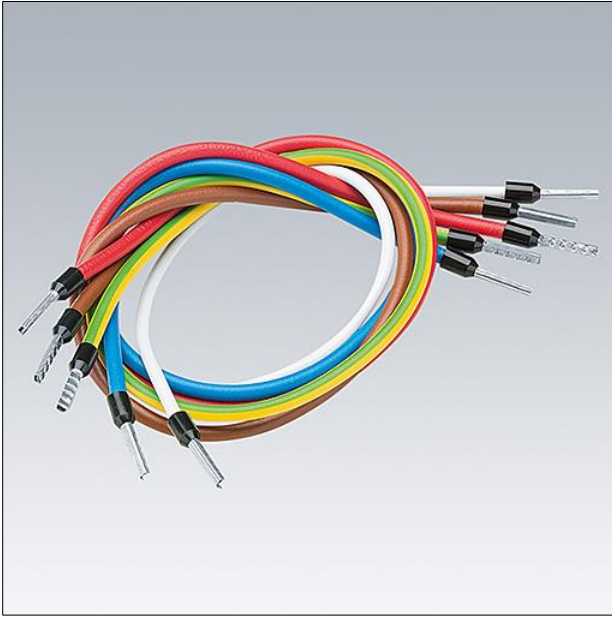

5 pole through wiring connection kit for Equaline batten.

TLG\_EQUL\_F\_INS3.jpg