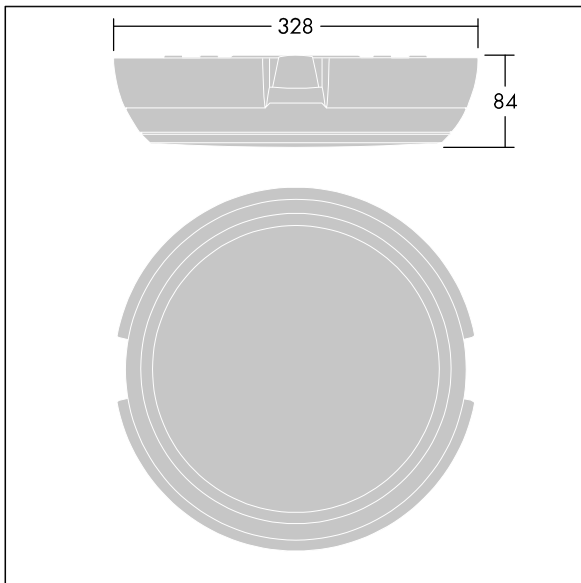

96632222 KAT RD SE 1800-830 HF

Katona

A round functional LED luminaire with deep body for side entry wiring capability, can be used with up to Ø20mm surface mounted conduit. Fixed output LED driver. Body: polycarbonate. Diffuser: opal polycarbonate. Class II electrical, IP66, IK10. Complete with 3000K LED. Suitable for direct mounting to wall or ceiling. Loop-in, loop-out is possible for cables up to 2.5mm². BESA compatible.

Dimensions: Ø328 x 84 mm
 Luminaire input power: 16.3 W
 Luminaire luminous flux: 1650 lm
 Luminaire efficacy: 101 lm/W
 Weight: 1.5 kg

TLG_KATO_F_RD_deep_PDB.jpg

TLG_KATO_M_RD_FRAME_LDS.wmf

This product contains a light source of energy efficiency class D.