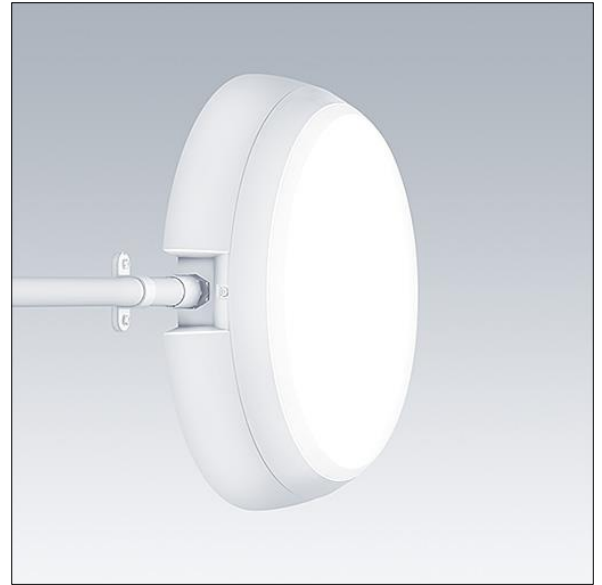

96632222 KAT RD SE 1800-830 HF

Katona

A round functional LED luminaire with deep body for side entry wiring capability, can be used with up to Ø20mm surface mounted conduit. Fixed output LED driver. Body: polycarbonate. Diffuser: opal polycarbonate. Class II electrical, IP66, IK10. Complete with 3000K LED. Suitable for direct mounting to wall or ceiling. Loop-in, loop-out is possible for cables up to 2.5mm². BESA compatible.

Dimensions: Ø328 x 84 mm
 Luminaire input power: 16.3 W
 Luminaire luminous flux: 1650 lm
 Luminaire efficacy: 101 lm/W
 Weight: 1.5 kg

TLG_KATO_F_RD_deep_PDB.jpg

TLG_KATO_M_RD_FRAME_LDS.wmf

This product contains a light source of energy efficiency class D.