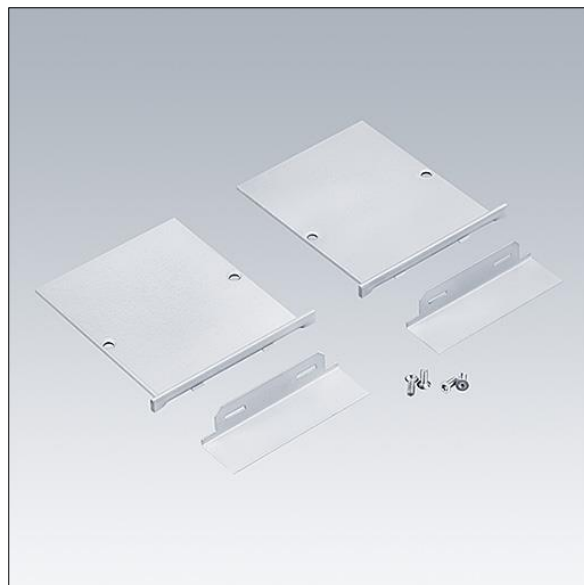

# Equaline

96632070 EQL FS EC SET SRE L20

THORN

## Equaline

End cap including 20mm masking plate for EQL configurations with slim frame (FS) channel above 4 metres in (2 pieces).

TLG\_EQUAL\_F\_FSEC20SR.jpg