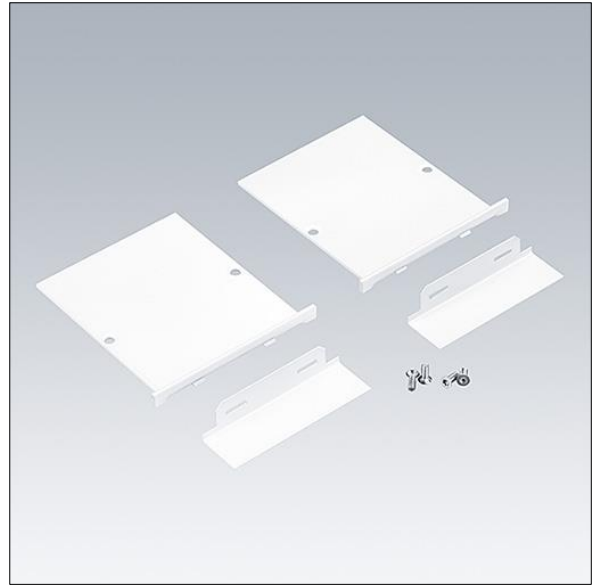

Equaline

96632069 EQL FS EC SET WH L20

THORN

Equaline

End cap including 20mm masking plate for EQL configurations with slim frame (FS) channel above 4 metres in white (2 pieces).

TLG_EQUL_F_FSEC20WH.jpg