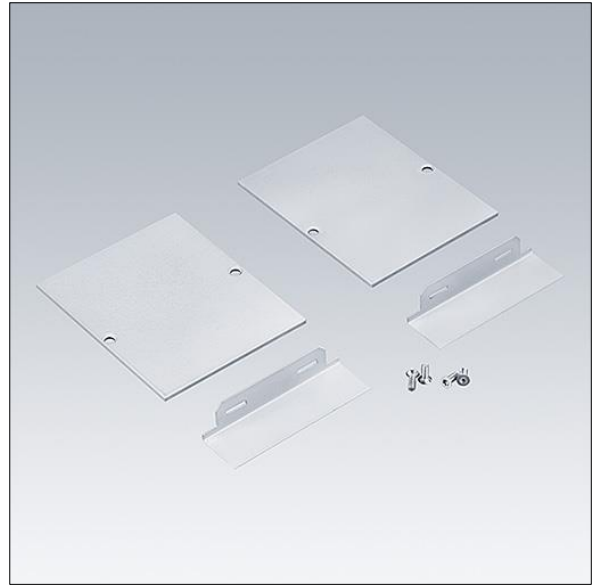

# Equaline

96632067 EQL EC SET SRE L20

THORN

## Equaline

End cap including 20mm masking plate for EQL configurations with frameless channel above 4 metres in (2 pieces).

TLG\_EQUL\_F\_EC20SR.jpg