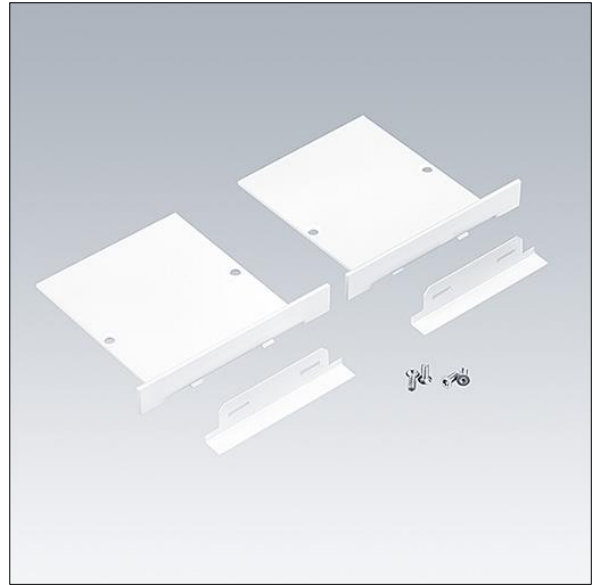

# Equaline

96632060 EQL F EC SET WH L9

THORN

## Equaline

End cap including 9mm masking plate for EQL configurations with framed (F) channel below 4 metres in white (2 pieces).

TLG\_EQUAL\_F\_FEC9WH.jpg