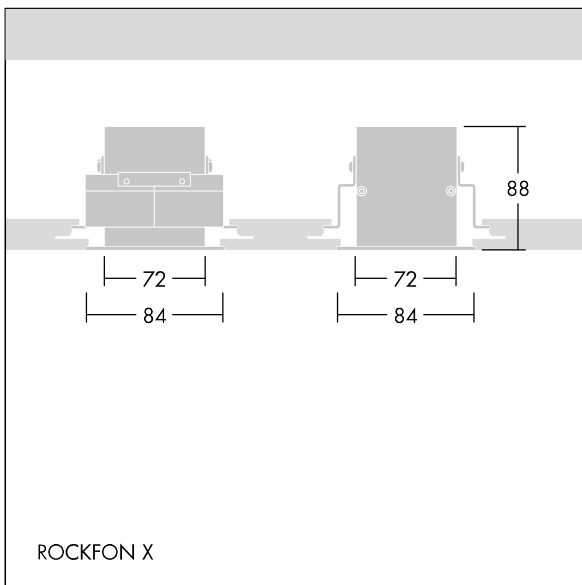

Equaline

96631974 EQL MOD HTB BRACKET FRNT SET

Equaline

Front bracket for recessed installation of EQL channels in modular ceilings with hidden joint..

ZS_ERS_F_96631974_1.jpg

TLG_EQUAL_M_rockfon_niv.wmf