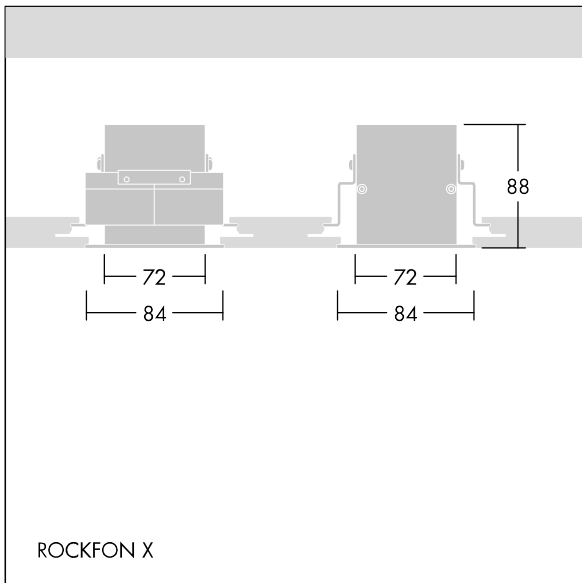

Equaline

96631973 EQL MOD HTB BRACKET SD 1200 SET

Equaline

Side bracket for recessed installation of EQL channels in modular ceilings with hidden joint. Length 1200mm.

ZS_ERS_F_96631973_02.jpg

TLG_EQUL_M_rockfon_niv.wmf