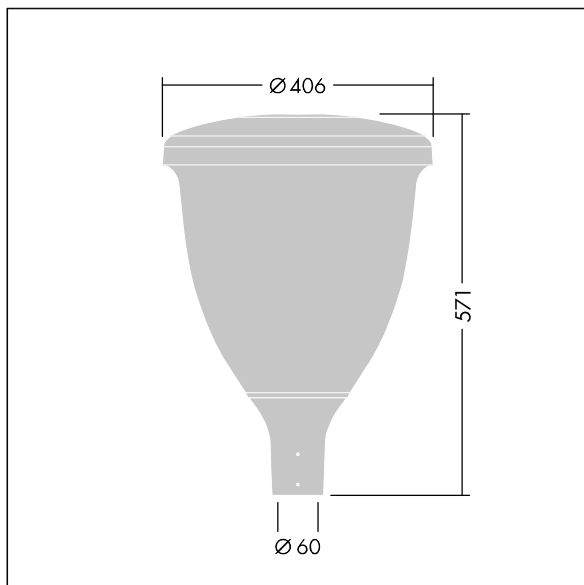

Volupto

A smart, post top LED lantern with a radially symmetric distribution. Programmable LED driver with 18 LEDs driven at 500mA. Class II electrical (this product is not earthed), IP66, IK10. Canopy and base: corrosion resistant die-cast powder coated aluminium, finished textured anthracite (close to RAL7043). Enclosure: UV stabilised polycarbonate. Complete with 4000K LED. Pre-wired with 5m cable. Post top mounting to Ø60mm column.

Dimensions: Ø60/406 x 571 mm
 Luminaire input power: 27.8 W
 Luminaire luminous flux: 3938 lm
 Luminaire efficacy: 142 lm/W
 Weight: 7.48 kg
 Scx: 0.143 m²

TLG_VOLU_F_Side.jpg

TLG_VOLU_M_60.wmf

This product contains a light source of energy efficiency class D.

Volupto

96631904 VO 18L50-740 SF RS CL2 W5 T60 ANT

THORN