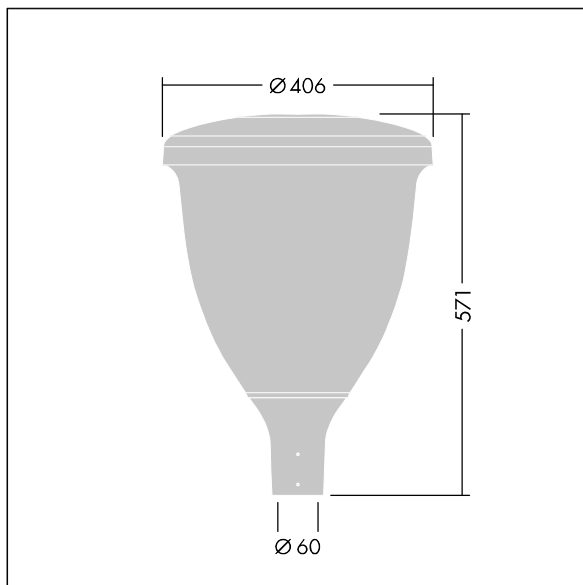

Volupto

A smart, post top LED lantern with a radially symmetric distribution. Programmable LED driver with 18 LEDs driven at 350mA. Class II electrical (this product is not earthed), IP66, IK10. Canopy and base: corrosion resistant die-cast powder coated aluminium, finished textured anthracite (close to RAL7043). Enclosure: UV stabilised polycarbonate. Complete with 4000K LED. Pre-wired with 5m cable. Post top mounting to Ø60mm column.

Dimensions: Ø60/406 x 571 mm
 Luminaire input power: 19.5 W
 Luminaire luminous flux: 2856 lm
 Luminaire efficacy: 146 lm/W
 Weight: 7.48 kg
 Scx: 0.143 m²

TLG_VOLU_F_Side.jpg

TLG_VOLU_M_60.wmf

This product contains a light source of energy efficiency class D.

Volupto

96631902 VO 18L35-740 SF RS CL2 W5 T60 ANT

THORN