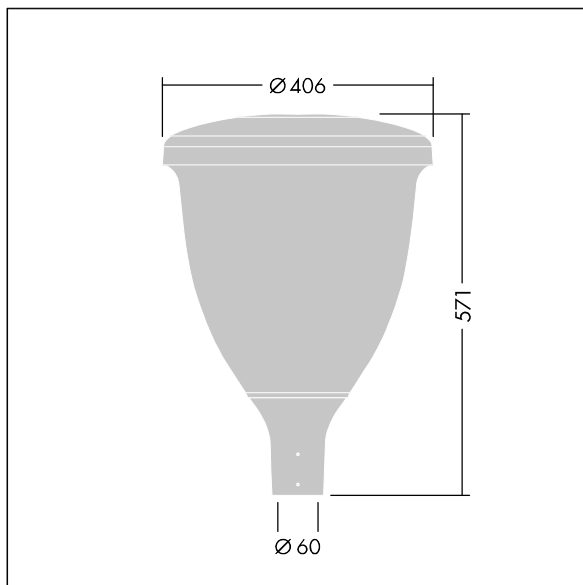

Volupto

A smart, post top LED lantern with a Wide Street & Comfort distribution. Programmable LED driver with 24 LEDs driven at 700mA. Class II electrical (this product is not earthed), IP66, IK10. Canopy and base: corrosion resistant die-cast powder coated aluminium, finished textured anthracite (close to RAL7043). Enclosure: UV stabilised polycarbonate. Complete with 4000K LED. Pre-wired with 5m cable. Post top mounting to Ø60mm column.

Dimensions: Ø60/406 x 571 mm
 Luminaire input power: 50.9 W
 Luminaire luminous flux: 7250 lm
 Luminaire efficacy: 142 lm/W
 Weight: 7.47 kg
 Scx: 0.143 m²

TLG_VOLU_F_Side.jpg

TLG_VOLU_M_60.wmf

This product contains a light source of energy efficiency class D.