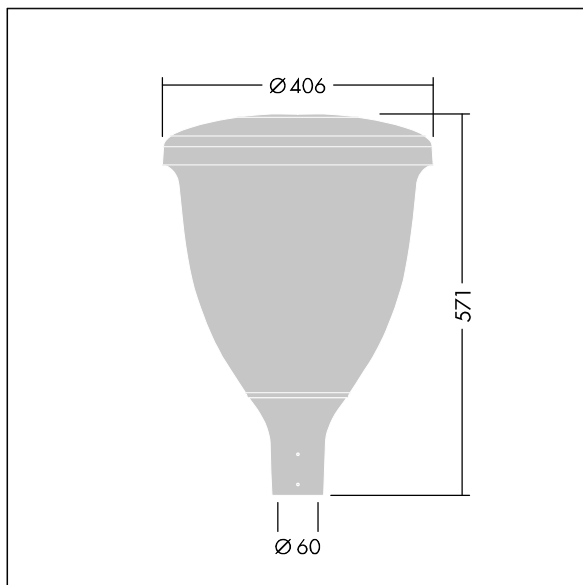

96631899 VO 24L50-740 SF WSC CL1 W5 T60 ANT

Volupto

A smart, post top LED lantern with a Wide Street & Comfort distribution. Programmable LED driver with 24 LEDs driven at 500mA. Class I electrical, IP66, IK10. Canopy and base: corrosion resistant die-cast powder coated aluminium, finished textured anthracite (close to RAL7043). Enclosure: UV stabilised polycarbonate. Complete with 4000K LED. Pre-wired with 5m cable. Post top mounting to Ø60mm column.

Dimensions: Ø60/406 x 571 mm
 Luminaire input power: 36.1 W
 Luminaire luminous flux: 5412 lm
 Luminaire efficacy: 150 lm/W
 Weight: 7.59 kg
 Scx: 0.143 m²

TLG_VOLU_F_Side.jpg

TLG_VOLU_M_60.wmf

This product contains a light source of energy efficiency class D.

Volupto

96631899 VO 24L50-740 SF WSC CL1 W5 T60 ANT

THORN