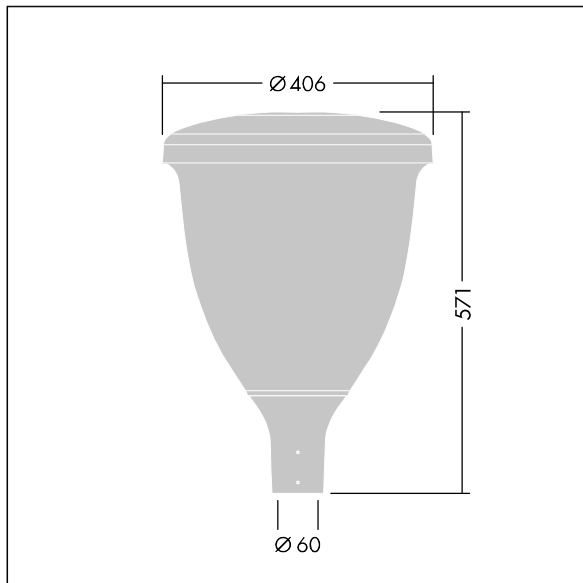

96631899 VO 24L50-740 SF WSC CL1 W5 T60 ANT

Volupto

A smart, post top LED lantern with a Wide Street & Comfort distribution. Programmable LED driver with 24 LEDs driven at 500mA. Class I electrical, IP66, IK10. Canopy and base: corrosion resistant die-cast powder coated aluminium, finished textured anthracite (close to RAL7043). Enclosure: UV stabilised polycarbonate. Complete with 4000K LED. Pre-wired with 5m cable. Post top mounting to Ø60mm column.

Dimensions: Ø60/406 x 571 mm
 Luminaire input power: 36.1 W
 Luminaire luminous flux: 5412 lm
 Luminaire efficacy: 150 lm/W
 Weight: 7.59 kg
 Scx: 0.143 m²

TLG_VOLU_F_Side.jpg

TLG_VOLU_M_60.wmf

This product contains a light source of energy efficiency class D.