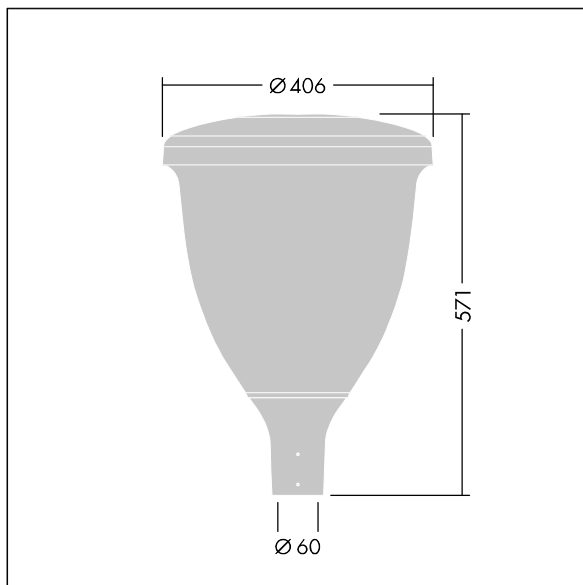

Volupto

A smart, post top LED lantern with a Wide Street & Comfort distribution. Programmable LED driver with 24 LEDs driven at 350mA. Class II electrical (this product is not earthed), IP66, IK10. Canopy and base: corrosion resistant die-cast powder coated aluminium, finished textured anthracite (close to RAL7043). Enclosure: UV stabilised polycarbonate. Complete with 4000K LED. Pre-wired with 5m cable. Post top mounting to Ø60mm column.

Dimensions: Ø60/406 x 571 mm
 Luminaire input power: 25.7 W
 Luminaire luminous flux: 3935 lm
 Luminaire efficacy: 153 lm/W
 Weight: 7.47 kg
 Scx: 0.143 m²

TLG_VOLU_F_Side.jpg

TLG_VOLU_M_60.wmf

This product contains a light source of energy efficiency class D.