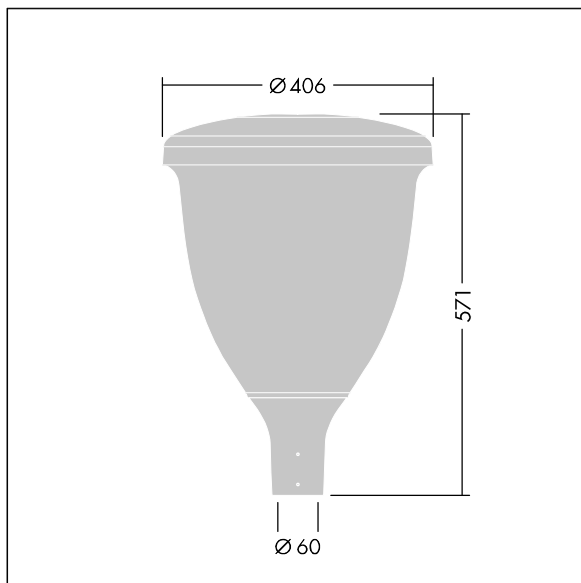

96631895 VO 12L105-740 SF WSC CL1 W5 T60 ANT

Volupto

A smart, post top LED lantern with a Wide Street & Comfort distribution. Programmable LED driver with 12 LEDs driven at 1.05A. Class I electrical, IP66, IK10. Canopy and base: corrosion resistant die-cast powder coated aluminium, finished textured anthracite (close to RAL7043). Enclosure: UV stabilised polycarbonate. Complete with 4000K LED. Pre-wired with 5m cable. Post top mounting to Ø60mm column.

Dimensions: Ø60/406 x 571 mm
 Luminaire input power: 40.3 W
 Luminaire luminous flux: 5181 lm
 Luminaire efficacy: 129 lm/W
 Weight: 7.53 kg
 Scx: 0.143 m²

TLG_VOLU_F_Side.jpg

TLG_VOLU_M_60.wmf

This product contains a light source of energy efficiency class D.