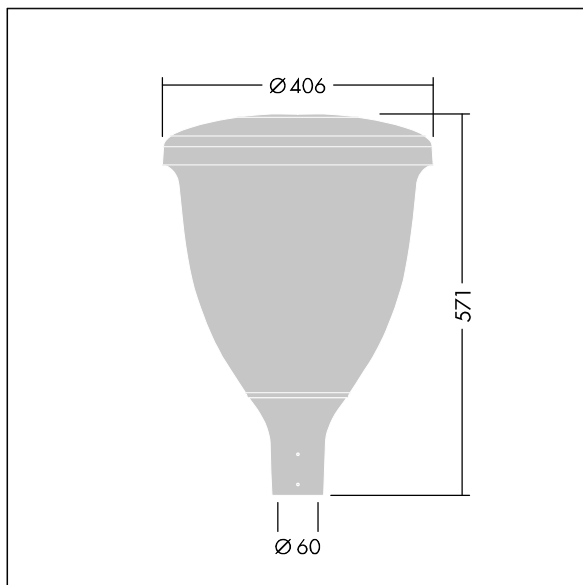

Volupto

A smart, post top LED lantern with a Wide Street & Comfort distribution. Programmable LED driver with 12 LEDs driven at 700mA. Class II electrical (this product is not earthed), IP66, IK10. Canopy and base: corrosion resistant die-cast powder coated aluminium, finished textured anthracite (close to RAL7043). Enclosure: UV stabilised polycarbonate. Complete with 4000K LED. Pre-wired with 5m cable. Post top mounting to Ø60mm column.

Dimensions: Ø60/406 x 571 mm
 Luminaire input power: 26.3 W
 Luminaire luminous flux: 3676 lm
 Luminaire efficacy: 140 lm/W
 Weight: 7.42 kg
 Scx: 0.143 m²

TLG_VOLU_F_Side.jpg

TLG_VOLU_M_60.wmf

This product contains a light source of energy efficiency class D.

Volupto

96631892 VO 12L70-740 SF WSC CL2 W5 T60 ANT

THORN