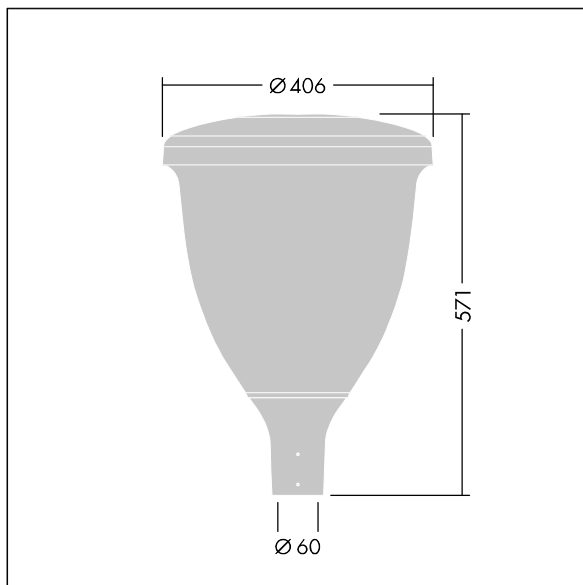

Volupto

A smart, post top LED lantern with a Wide Street & Comfort distribution. Programmable LED driver with 12 LEDs driven at 350mA. Class II electrical (this product is not earthed), IP66, IK10. Canopy and base: corrosion resistant die-cast powder coated aluminium, finished textured anthracite (close to RAL7043). Enclosure: UV stabilised polycarbonate. Complete with 4000K LED. Pre-wired with 5m cable. Post top mounting to Ø60mm column.

Dimensions: Ø60/406 x 571 mm
 Luminaire input power: 13.2 W
 Luminaire luminous flux: 1977 lm
 Luminaire efficacy: 150 lm/W
 Weight: 7.42 kg
 Scx: 0.143 m²

TLG_VOLU_F_Side.jpg

TLG_VOLU_M_60.wmf

This product contains a light source of energy efficiency class D.