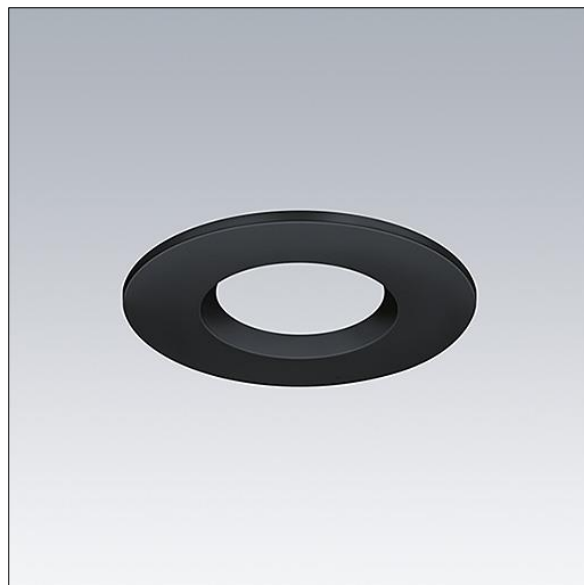

Chalice 74

96631511 CHAL 74 TRIM BKM

THORN

Chalice 74

Bezel for Chalice 74 attachments IP65, fire-rated downlight.
Material: die-cast aluminium finished in matt black.

Weight: 0.04 kg

TE_FRED_F_70_ring_BK.jpg