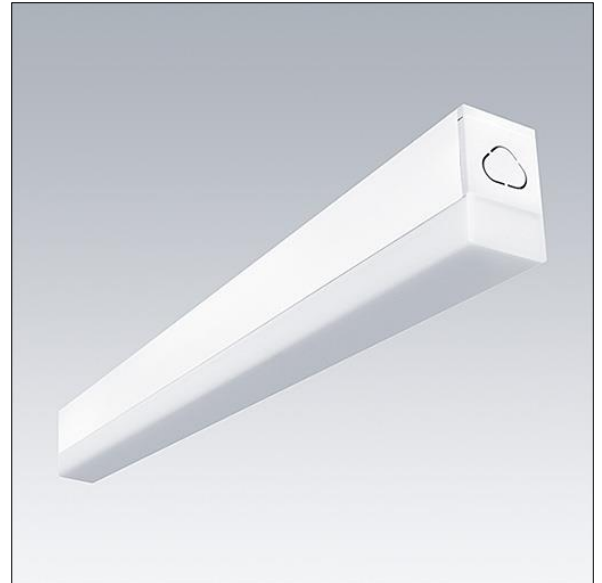

Equaline Mini

96630781 EQUAMINI L580 LED2100-840 HFX

IP20 IK06      T_a35

Equaline Mini

A slim Surface mounted LED batten luminaire. Electronic, DALI dimmable control gear. Class I electrical. IP20, IK06. Body: extruded aluminium anodised finish. Diffuser: opal polycarbonate plastic. End-cap: Dual-colour injected polycarbonate plastic. Electrical connection via flap in rear of body. Continuous linking possible. Complete with 4000K LED

Dimensions: 580 x 37 x 60 mm
 Luminaire input power: 18.8 W
 Luminaire luminous flux: 2189 lm
 Luminaire efficacy: 116 lm/W
 Weight: 0.75 kg

TLG_EQUM_F_ST.jpg

TLG_EQUM_M_LD1.wmf

This product contains a light source of energy efficiency class C.