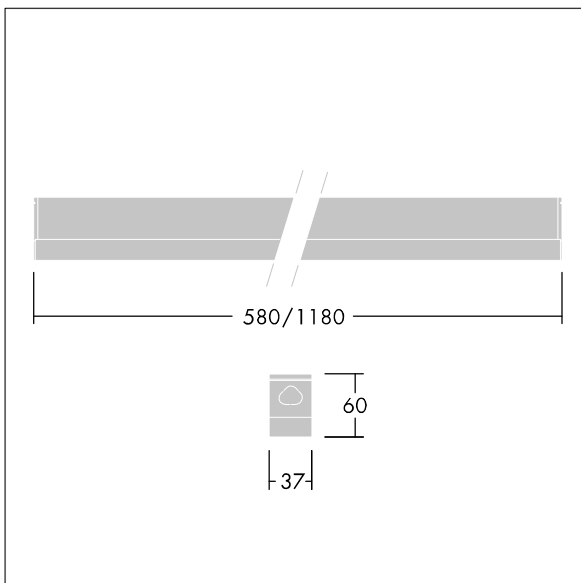

Equaline Mini

96630781 EQUAMINI L580 LED2100-840 HFX

THORN

IP20 IK06      T_a35

Equaline Mini

A slim Surface mounted LED batten luminaire. Electronic, DALI dimmable control gear. Class I electrical. IP20, IK06. Body: extruded aluminium anodised finish. Diffuser: opal polycarbonate plastic. End-cap: Dual-colour injected polycarbonate plastic. Electrical connection via flap in rear of body. Continuous linking possible. Complete with 4000K LED

Dimensions: 580 x 37 x 60 mm
Luminaire input power: 18.8 W
Luminaire luminous flux: 2189 lm
Luminaire efficacy: 116 lm/W
Weight: 0.75 kg

TLG_EQUM_F_ST.jpg

TLG_EQUM_M_LD1.wmf

This product contains a light source of energy efficiency class C.