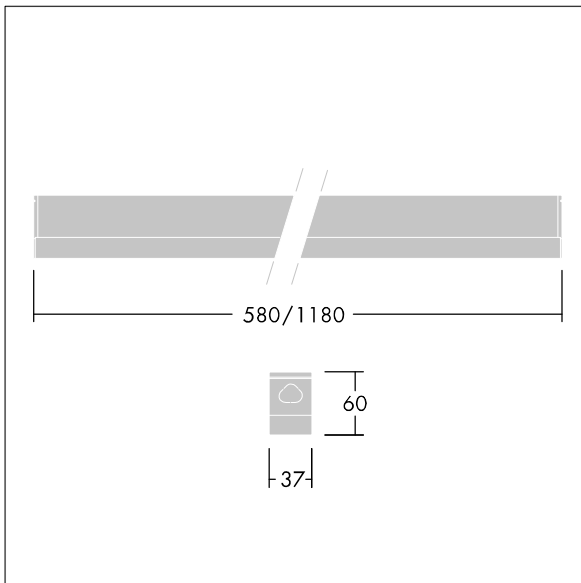

Equaline Mini

96630779 EQUAMINI L580 LED1900-830 HFX

THORN

IP20 IK06      T_a35

Equaline Mini

A slim Surface mounted LED batten luminaire. Electronic, DALI dimmable control gear. Class I electrical. IP20, IK06. Body: extruded aluminium anodised finish. Diffuser: opal polycarbonate plastic. End-cap: Dual-colour injected polycarbonate plastic. Electrical connection via flap in rear of body. Continuous linking possible. Complete with 3000K LED

Dimensions: 580 x 37 x 60 mm
Luminaire input power: 17.8 W
Luminaire luminous flux: 2058 lm
Luminaire efficacy: 116 lm/W
Weight: 0.75 kg

TLG_EQUM_F_ST.jpg

TLG_EQUM_M_LD1.wmf

This product contains a light source of energy efficiency class D.