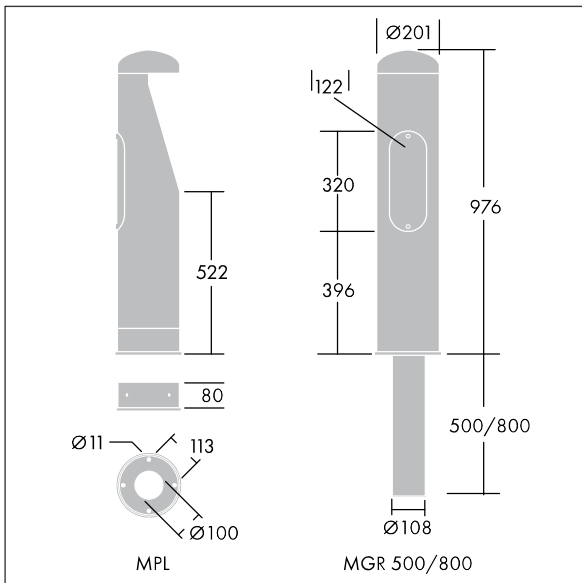

# THORN

96275589 URBA BOLLARD 4L105 730 CL1

## Urba Bollard

A decorative LED bollard. Electronic, fixed output control gear. Class I electrical, IP65, IK10. Body and bezel: low carbon steel, electro-plated zinc, finished black (RAL 9005). Diffuser: clear 5mm polycarbonate plate. Flange or root mounted using bases to be ordered separately. Complete with 3000K LED.

Dimensions: Ø200 x 970 mm  
Luminaire input power: 15 W  
Luminaire luminous flux: 1009 lm  
Luminaire efficacy: 67 lm/W  
Weight: 12.1 kg

TLG\_TE1\_F\_PDB.jpg

TLG\_TE1\_M\_LD1.wmf

This product contains a light source of energy efficiency class D.