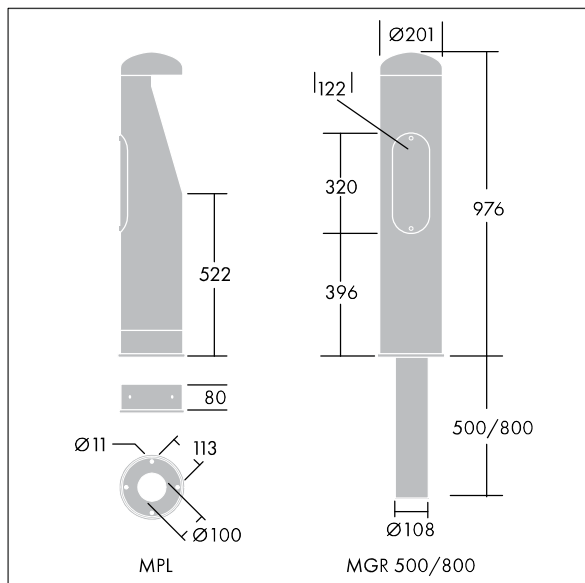

Urba Bollard

THORN

96275589 URBA BOLLARD 4L105 730 CL1

Urba Bollard

A decorative LED bollard. Electronic, fixed output control gear. Class I electrical, IP65, IK10. Body and bezel: low carbon steel, electro-plated zinc, finished black (RAL 9005). Diffuser: clear 5mm polycarbonate plate. Flange or root mounted using bases to be ordered separately. Complete with 3000K LED.

Dimensions: Ø200 x 970 mm
Luminaire input power: 15 W
Luminaire luminous flux: 1009 lm
Luminaire efficacy: 67 lm/W
Weight: 12.1 kg

TLG_TE1_M_LD1.wmf

This product contains a light source of energy efficiency class D.

All values marked with an * are rated values. Thorn uses tried and tested components from leading suppliers, however there may be isolated instances of technology-related failures of individual LEDs during the rated product lifetime. International standards set the tolerance in initial flux and connected load at ±10%. Unless stated otherwise, the values apply to an ambient temperature of 25°C.