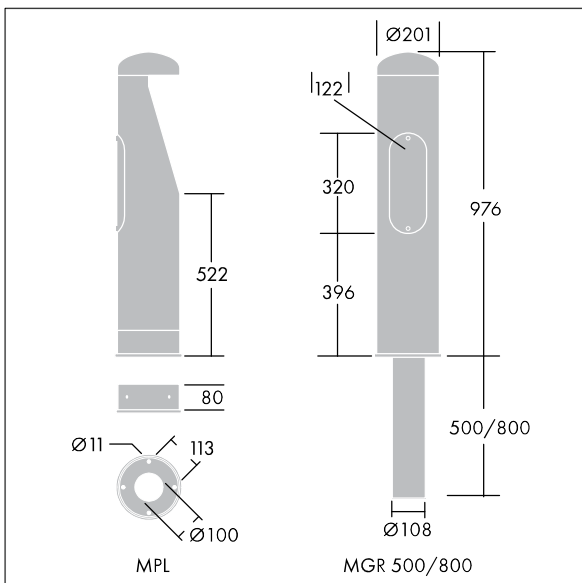

Urba Bollard

THORN

96275588 URBA BOLLARD 4L105 730 CL2

ISO 9223 C3	ida BLACK SKY APPROVED	IP65						650°C
----------------	---------------------------	------	--	--	--	--	--	-------

Urba Bollard

A decorative LED bollard. Electronic, fixed output control gear. Class II electrical (this product is not earthed), IP65, IK10. Body and bezel: low carbon steel, electro-plated zinc, finished black (RAL 9005). Diffuser: clear 5mm polycarbonate plate. Flange or root mounted using bases to be ordered separately. Complete with 3000K LED.

Dimensions: Ø200 x 970 mm
Luminaire input power: 15 W
Luminaire luminous flux: 1009 lm
Luminaire efficacy: 67 lm/W
Weight: 12.9 kg

TLG_TE1_F_PDB.jpg

TLG_TE1_M_LD1.wmf

This product contains a light source of energy efficiency class D.

All values marked with an * are rated values. Thorn uses tried and tested components from leading suppliers, however there may be isolated instances of technology-related failures of individual LEDs during the rated product lifetime. International standards set the tolerance in initial flux and connected load at ±10%. Unless stated otherwise, the values apply to an ambient temperature of 25°C.