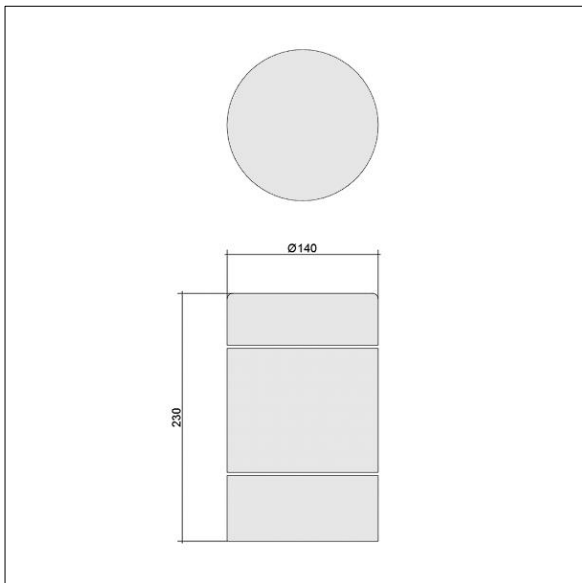

Electronic, fixed output control gear for LED. Complete with 4000K LED

Dimensions: Ø140 x 230 mm

Luminaire input power: 28 W

Weight: 2.3 kg

TLA_CHAR_F_HEAD_BK.jpg

TLA_CHAR_M_HEAD.wmf

This product contains a light source of energy efficiency class D.