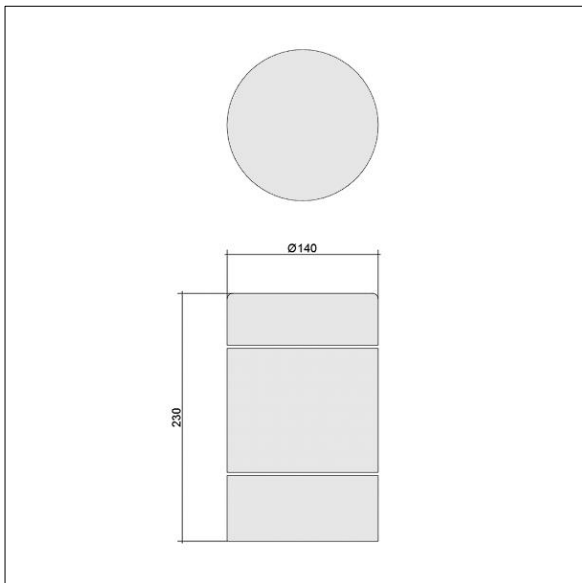

Electronic, fixed output control gear for LED. Complete with 4000K LED

Dimensions: Ø140 x 230 mm

Luminaire input power: 28 W

Weight: 2.3 kg

TLA_CHAR_F_HEAD_AL.jpg

TLA_CHAR_M_HEAD.wmf

This product contains a light source of energy efficiency class D.