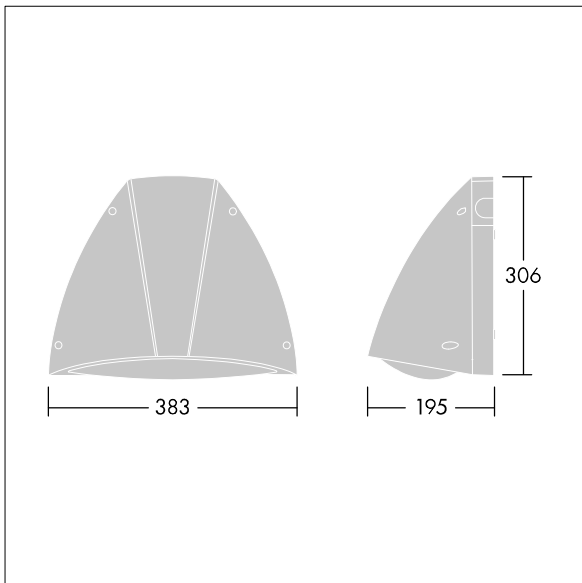

## Piazza II LED

9666265 PIAZZA II LED 2700-840 HFI-X EC ANT

IP65	IK10					T <sub>a</sub> -20 +40
------	------	--	--	--	--	---------------------------

Dimensions: 381 x 196 x 305 mm  
 Luminaire input power: 25 W  
 Luminaire luminous flux: 2910 lm  
 Luminaire efficacy: 116 lm/W  
 Weight: 2.8 kg

TLG\_PIA2\_F\_PDB.jpg

TLG\_PIA2\_M\_LD1.wmf

This product contains a light source of energy efficiency class E.