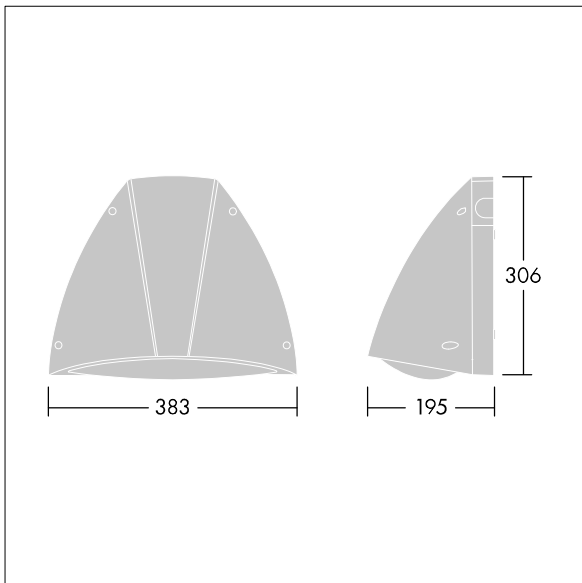

## Piazza II LED

96666262 PIAZZA II LED 2700-840 HF E3 ANT

IP65	IK10					T <sub>a</sub> 0 +25
------	------	---	---	---	---	-------------------------

### Piazza II LED

A robust Wall mounted luminaire. Electronic, fixed output control gear with 3 hour, manual test, emergency lighting circuit. Back plate: die-cast aluminium, painted anthracite. Body: anthracite polycarbonate. Ø20mm cable entry via rear or side conduit entries, BESA compatible. IP65, IK10. Complete with 4000K LED.

Dimensions: 381 x 196 x 305 mm  
 Luminaire input power: 25 W  
 Luminaire luminous flux: 2910 lm  
 Luminaire efficacy: 116 lm/W  
 Weight: 3.1 kg

TLG\_PIA2\_F\_PDB.jpg

TLG\_PIA2\_M\_LD1.wmf

This product contains a light source of energy efficiency class E.