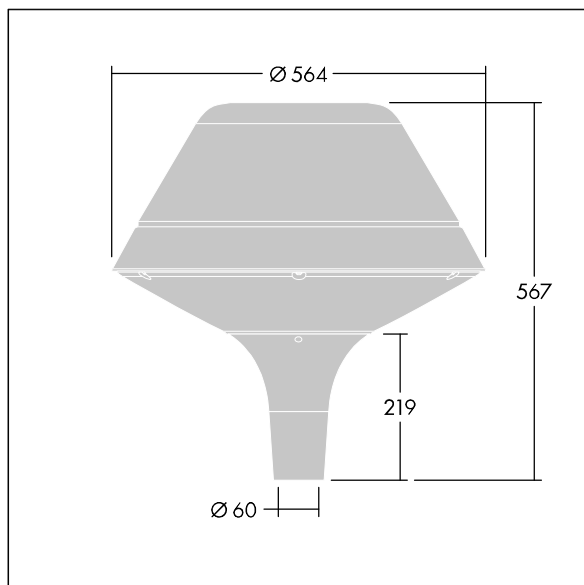

96272421 PLD O 18L105-740 R/S BS 3550 T60 CL1 GY

ISO 9223 C5			IP66	IK08						T _a 25
----------------	--	--	------	------	--	--	--	--	--	-------------------

Plurio

Plurio Direct: A decorative post-top LED lantern with radially symmetric distribution. LED driver with 18 LEDs driven at 1.05A. Class I electrical, IP66, IK08. Base: cast aluminium, powder coated silver-grey. Canopy: original shape, aluminium, textured silver-grey. Diffuser: UV stabilised, clear polycarbonate with anti-glare prisms. Direct, lens based optic with internal reflector. Equipped with 50% power reduction circuit, effective 3 hours before and 5 hours after a calculated midnight. It can be deactivated at installation with an easily accessible internal switch. Complete with 4000K LED. Post top mounting to Ø60mm column.

Upward lighting emissions below 1%.

Dimensions: Ø564 x 567 mm
 Luminaire input power: 59.6 W
 Luminaire luminous flux: 7034 lm
 Luminaire efficacy: 118 lm/W
 Weight: 9.5 kg
 Scx: 0.199 m²

TLG_PLRL_F_DOC_GY.jpg