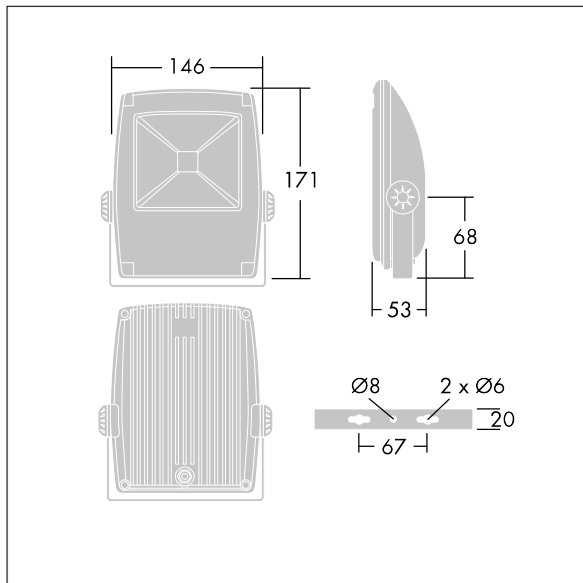

Dimensions: 146 x 53 x 171 mm

Luminaire input power: 10 W

Weight: 1.2 kg

Windage: 0.025 m<sup>2</sup>

TLA\_YARD\_F\_LEDPIRDE.jpg

TLG\_YARD\_M\_SML.wmf

All values marked with an \* are rated values. Thorn uses tried and tested components from leading suppliers, however there may be isolated instances of technology-related failures of individual LEDs during the rated product lifetime. International standards set the tolerance in initial flux and connected load at  $\pm 10\%$ . Unless stated otherwise, the values apply to an ambient temperature of 25°C.