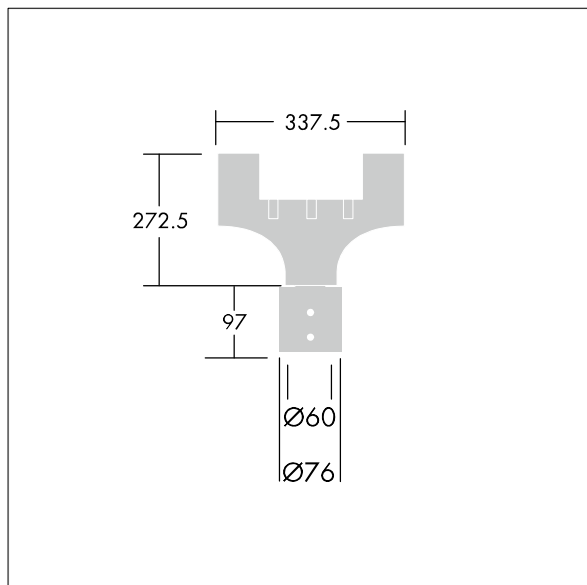

TLG_OSYS_M_96262303MLE60MA.wmf

All values marked with an * are rated values. Unless stated otherwise, the values apply to an ambient temperature of 25°C.

Thorn Lighting is constantly developing and improving its products. The right is reserved to change specifications without prior notification or public announcement.
© Thorn Lighting