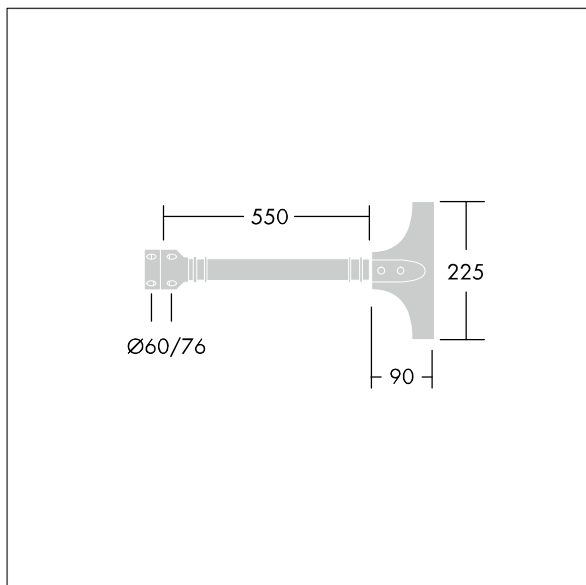

Olsys Street

96262300 OLSYS1 BRA 500MM MTP

THORN

Olsys Street

Single bracket for Olsys 1 luminaire(s). Complete with luminaire adaptor(s). In aluminium, powder coated RAL9006.

TLG_OSYS_F_1BRAPDB.jpg

TLG_OSYS_M_96262300BRA500MMPT.wmf