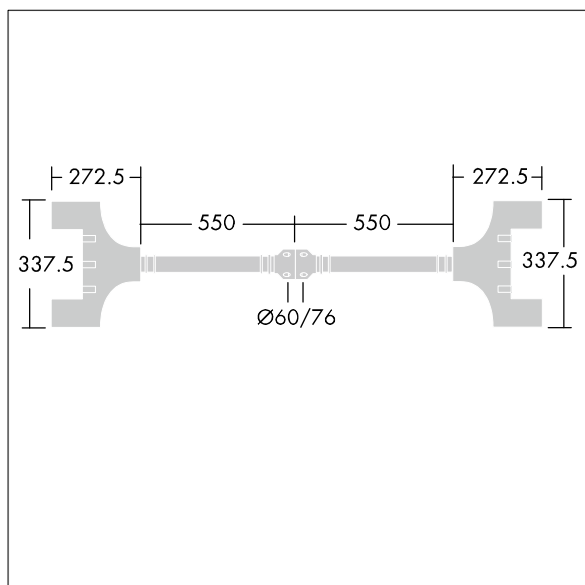

## Olsys Street

Twin bracket for Olsys 2 luminaire(s). Complete with luminaire adaptor(s). In aluminium, powder coated RAL9006.

TLG\_OSYS\_F\_2DBLEBRAPDB.jpg

TLG\_OSYS\_M\_96262307BRA1000MM.wmf

All values marked with an \* are rated values. Unless stated otherwise, the values apply to an ambient temperature of 25°C.